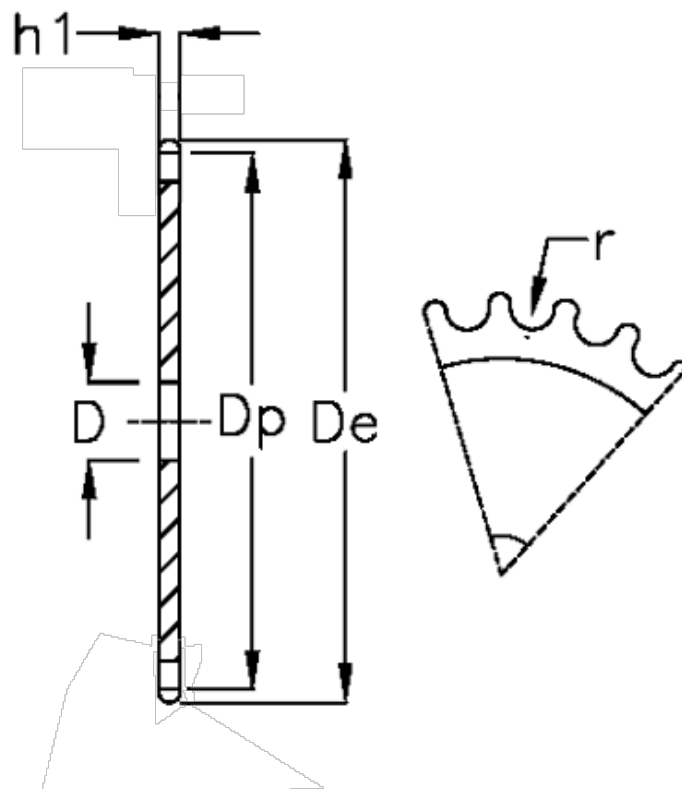

Article number: 616021003068

Description: Plate wheel 06 B-1 Z=68 simplex

Measures

C	= 1
D	= 20
De	= 210.7
Dp	= 206.24
For chain size	= 3/8 x 7/32
For chain type	= 06 B-1
h1	= 5.3
Number of teeth	= 68

r = 6.35